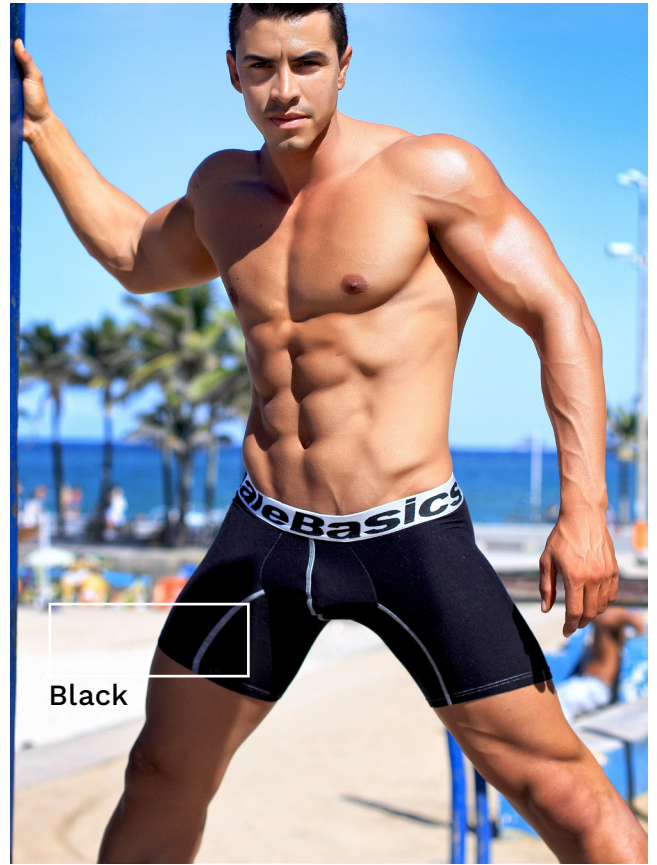

BOXER BRIEF

Black