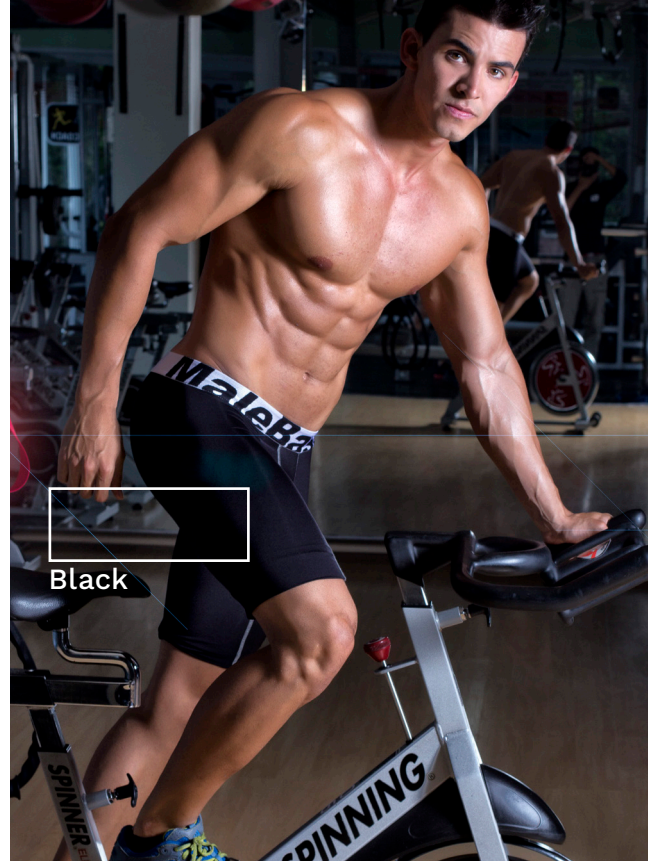

Navy

Gray

MBM04
S/M/L/XL

PERFORMANCE
ATHLETIC BOXER
-BLACK-

Black

Navy

Gray

MBM05