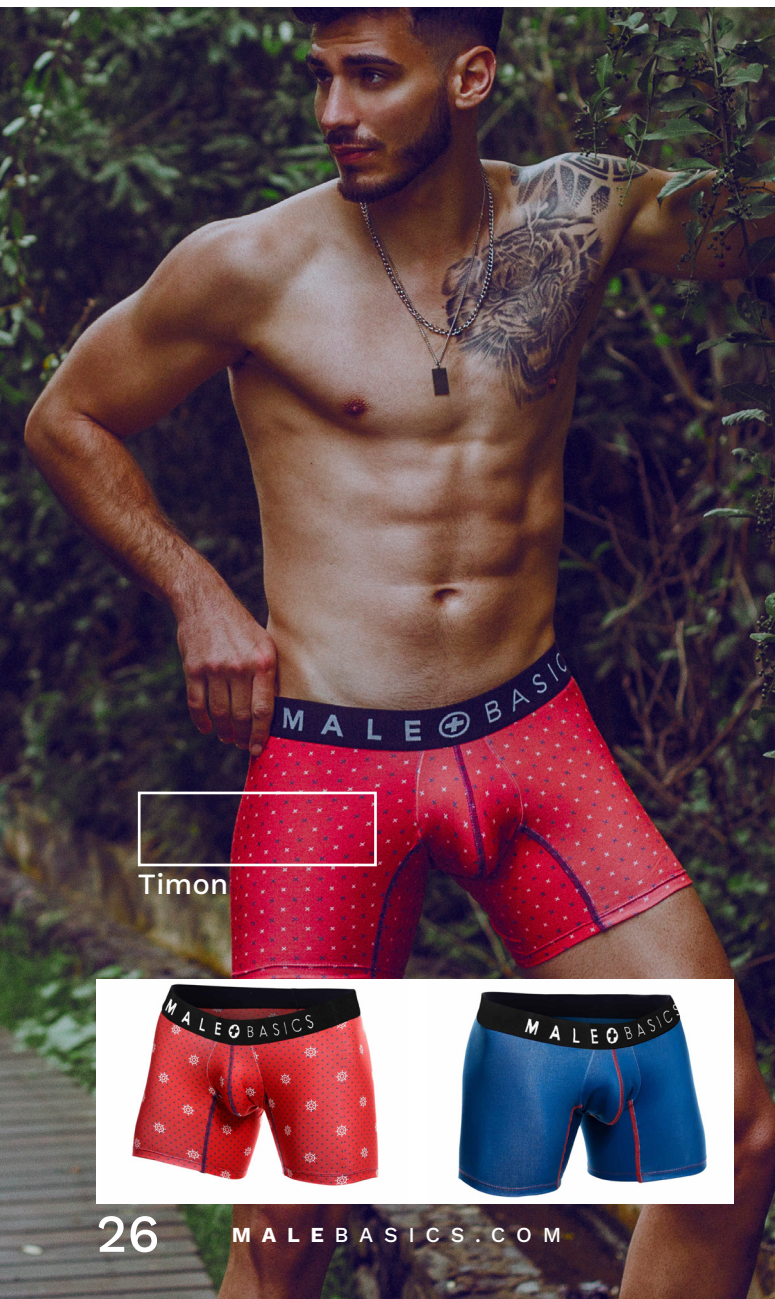

MBT02
S/M/L/XL

3-PACK
BOXER BRIEF
-CLASSICS-

Stache

Marine

Timon

Boats

MBT03
S/M/L/XL

3-PACK
BRIEF
-CLASSICS-