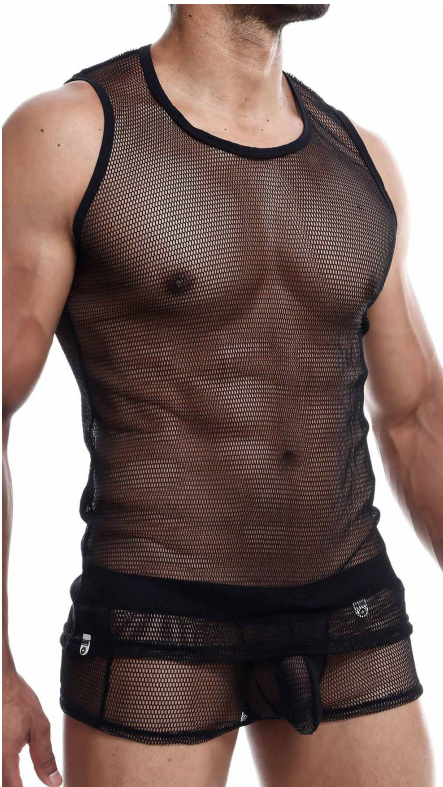

MBL60
S/M/L/XL

MOB FISHNET
BOXER

MBL61
S/M/L/XL

MOB FISHNET
TANKTOP

Black