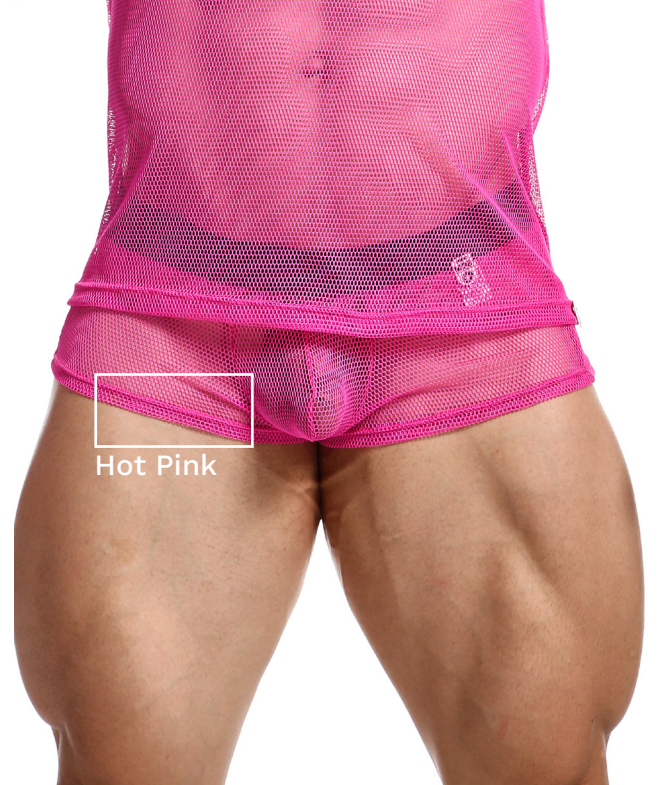

Leopard

Red

MBL60
S/M/L/XL

MOB FISHNET
BOXER

Black

Hot Pink

White

MBL61
S/M/L/XL